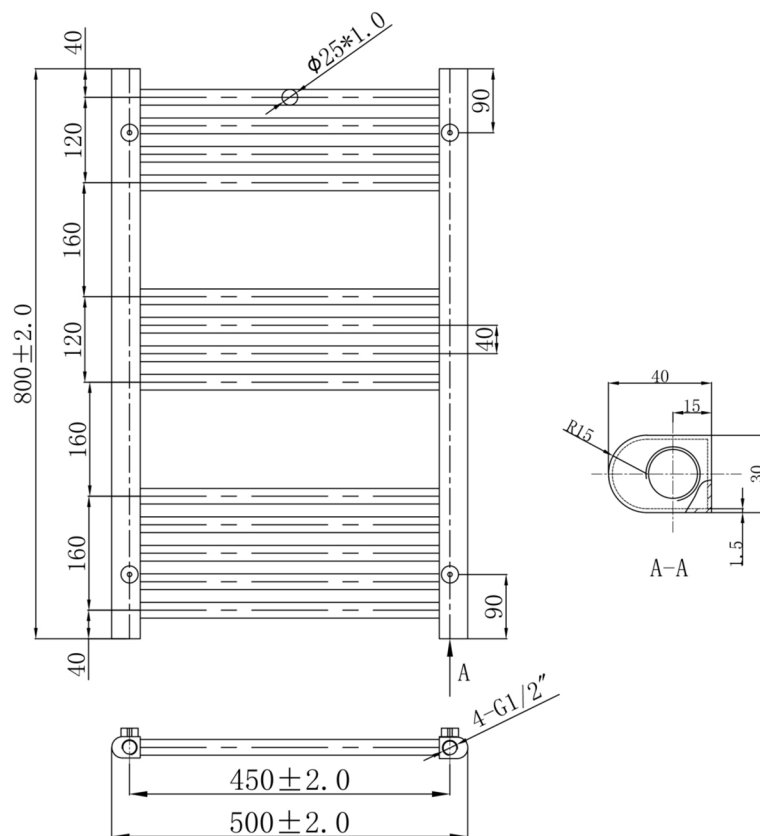

Technical Data Sheet

Product range: VOS

Product code: VOS800MB

Finishes Available: Matt Black

Size	Bars	BTU	Pipe Centre	Projection	Recommended Element	Finish
800 x 500	13	1130	450	75	200W	Steel Powder Coated