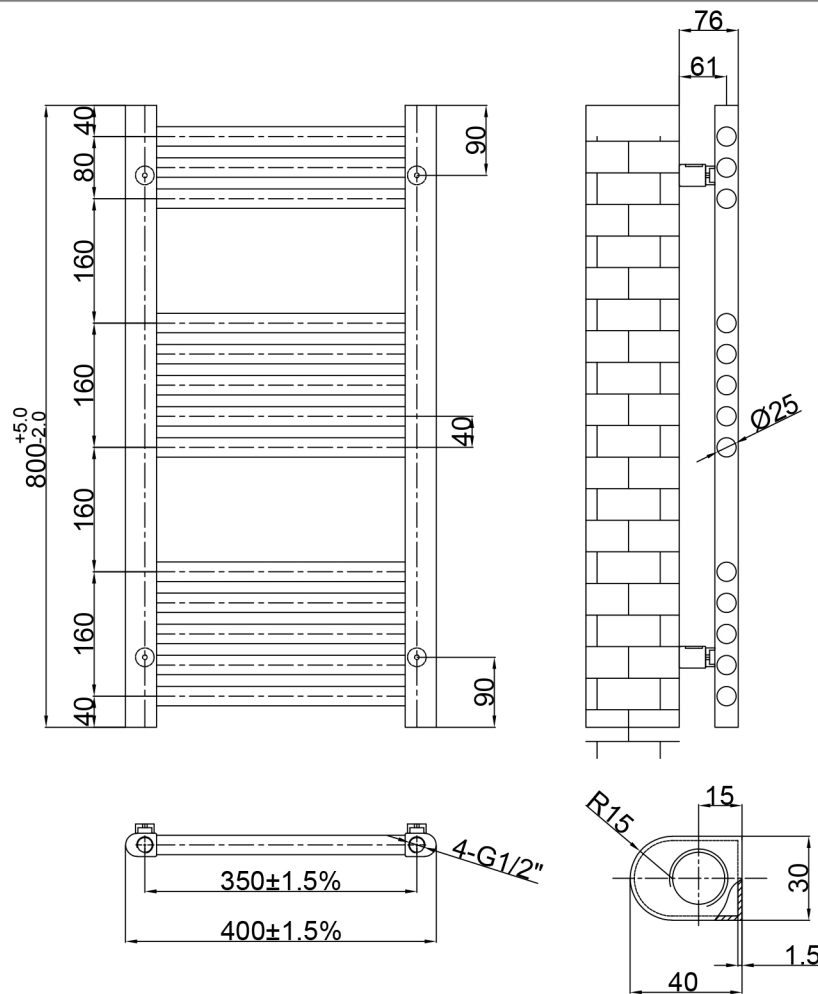

Technical Data Sheet

Product range: VOS

Product code: VOS804BBR

Finishes Available: Brushed Brass

Size	Bars	BTU	Pipe Centre	Projection	Recommended Element	Finish
800x 400	13	673	350	76	200W	Steel PVD Brushed Brass