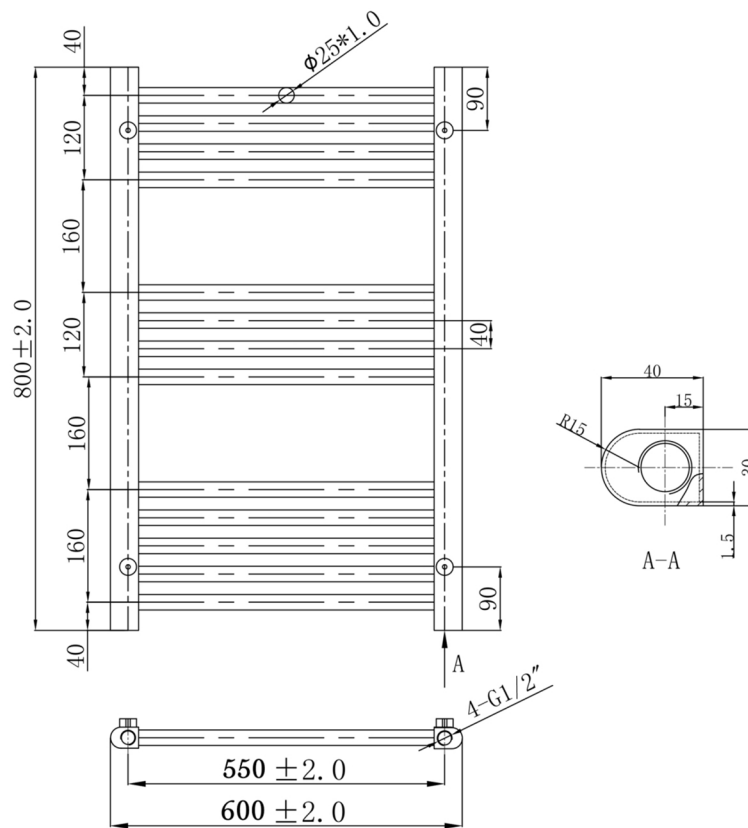

Technical Data Sheet

Product range: VOS

Product code: VOS806BBR

Finishes Available: Brushed Brass

Size	Bars	BTU	Pipe Centre	Projection	Recommended Element	Finish
800 x600	13	991	550	75	200W	Steel PVD Brushed Brass