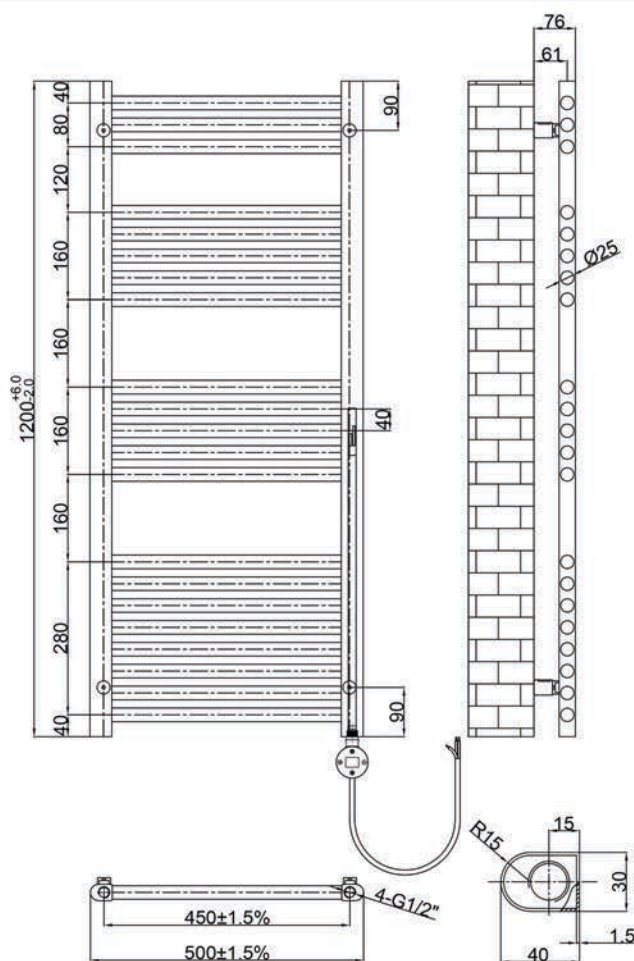

Technical Data Sheet

Product range: VOS Electric

Product code: VOSEL12BBL

Finishes Available: Brushed Black

Size	Bars	BTU	Watts	Projection	Finish
1200 x 500	21	1365	400	76	Mild Steel PVD