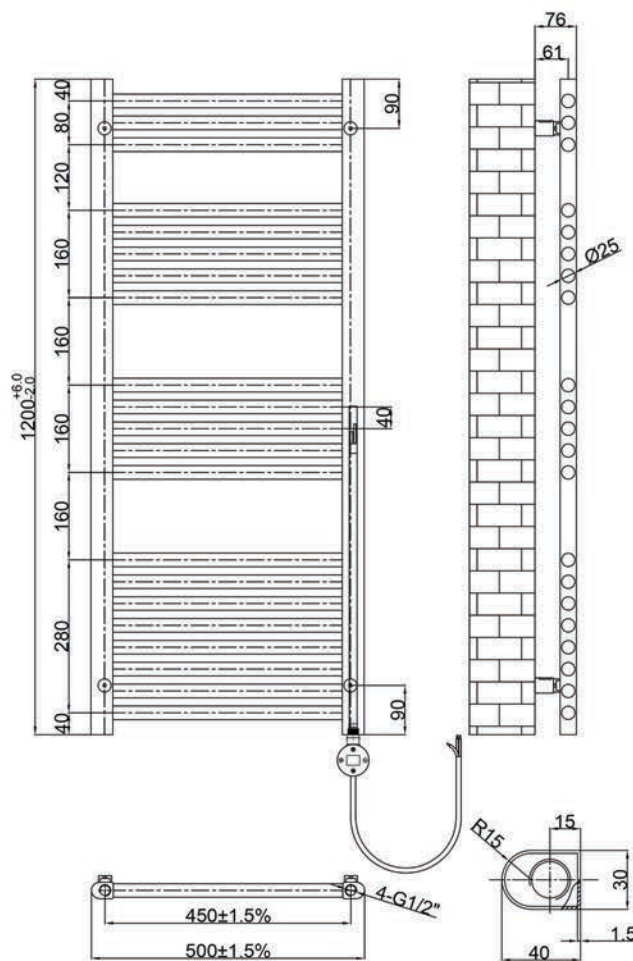

Technical Data Sheet

Product range: VOS Electric

Product code: VOSEL12BBR

Finishes Available: Brushed Brass

Size	Bars	BTU	Watts	Projection	Finish
1200 x 500	21	1365	400	76	Mild Steel PVD