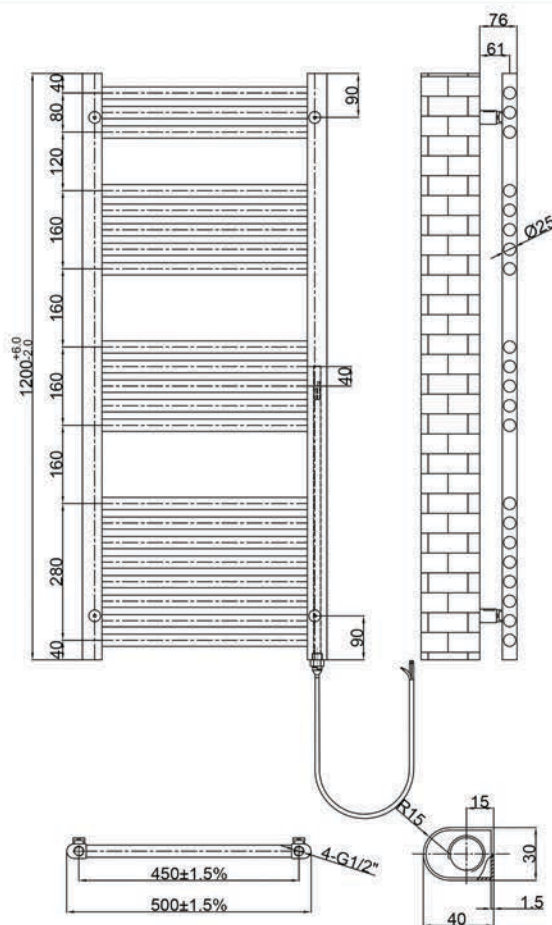

Technical Data Sheet

Product range: VOS Electric

Product code: VOSEL12BRZ

Finishes Available: Brushed Bronze

Size	Bars	BTU	Watts	Projection	Finish
1200 x 500	21	1365	400	76	Mild Steel PVD