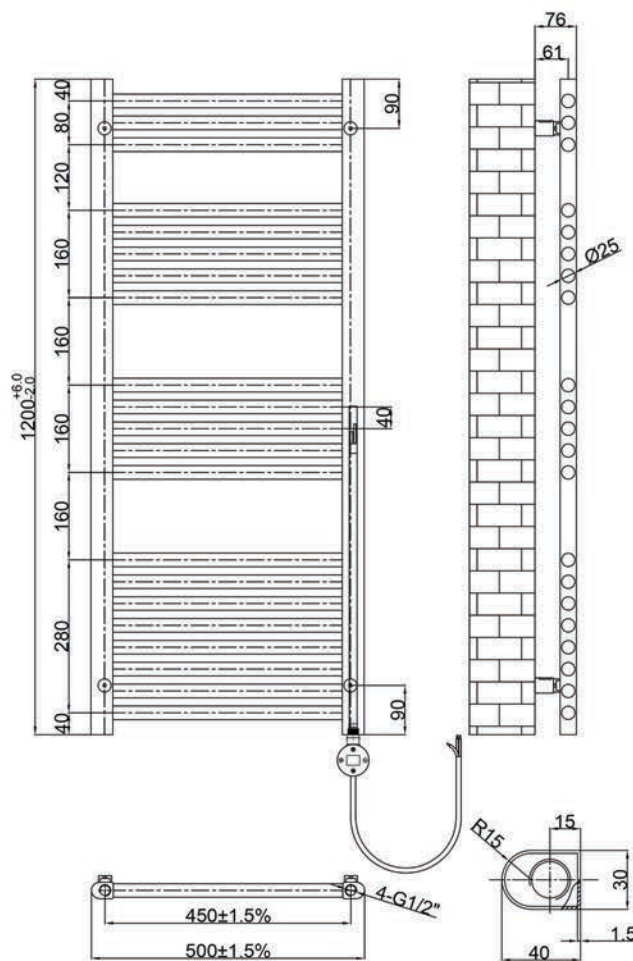

Technical Data Sheet

Product range: VOS Electric

Product code: VOSEL12CH

Finishes Available: Chrome

Size	Bars	BTU	Watts	Projection	Finish
1200 x 500	21	1365	400	76	Mild Steel PVD