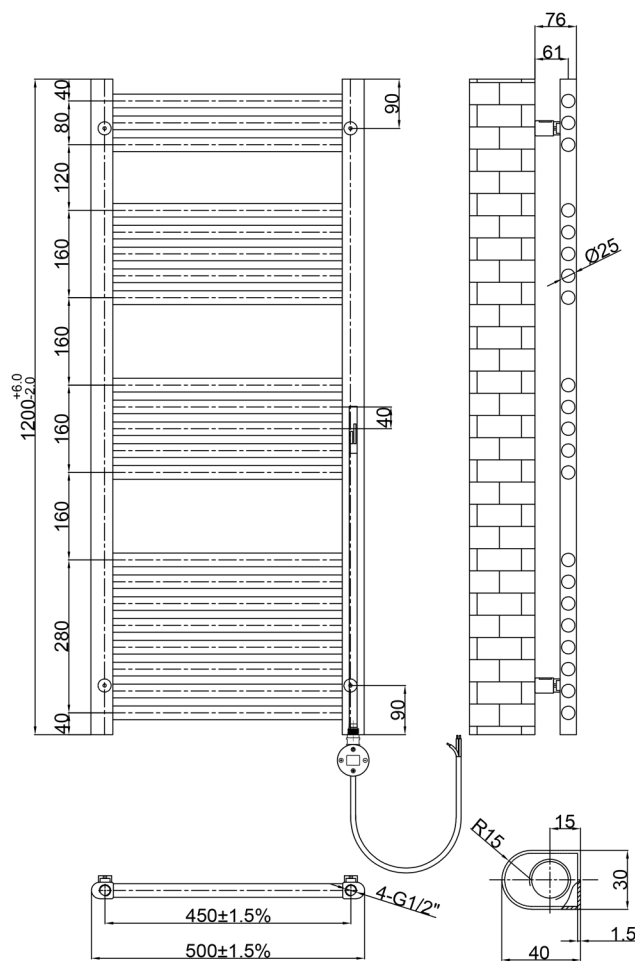

Technical Data Sheet

Product range: VOS Electric

Product code: VOSEL12MB

Finishes Available: Matt Black

Size	Bars	BTU	Watts	Projection	Finish
1200 x 500	21	1365	400	76	Powder Coated