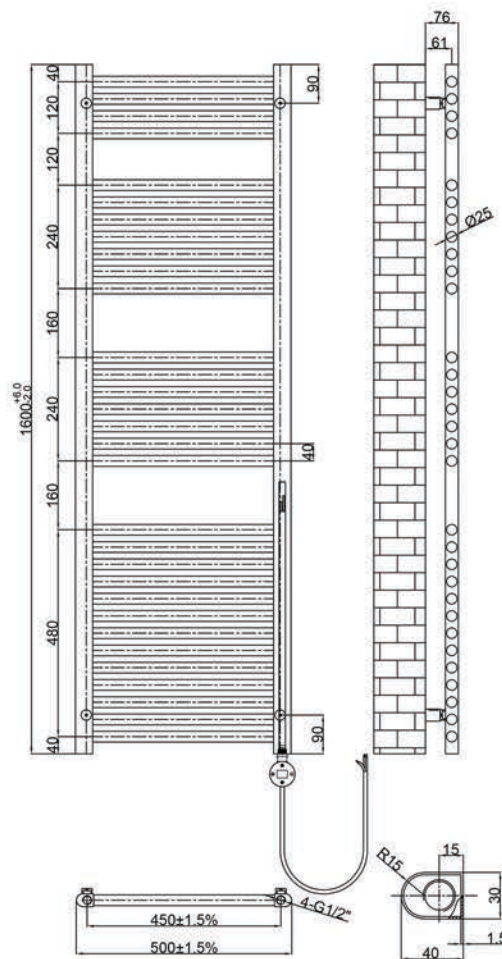

# Technical Data Sheet

Product range: VOS Electric

Product code: VOSEL16BBR

Finishes Available: Brushed Brass

Size	Bars	BTU	Watts	Projection	Finish
1600 x 500	31	2047	600	76	Mild Steel PVD