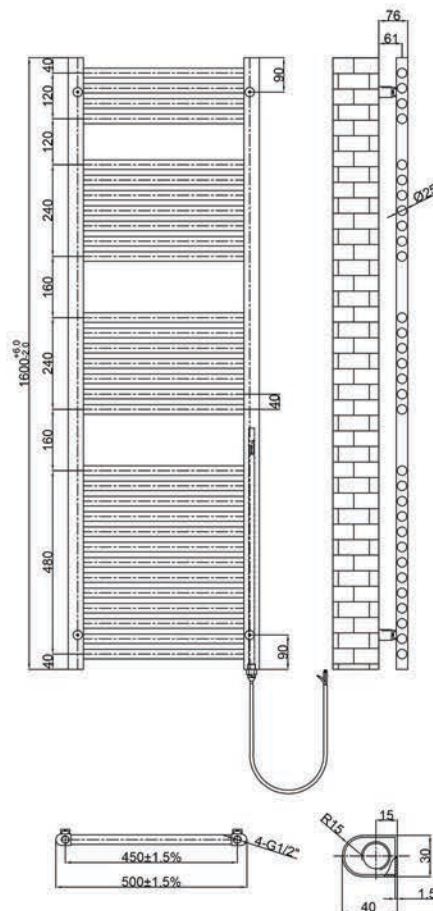

Technical Data Sheet

Product range: VOS Electric

Product code: VOSEL16BRZ

Finishes Available: Brushed Bronze

Size	Bars	BTU	Watts	Projection	Finish
1600 x 500	31	2047	600	76	Mild Steel PVD