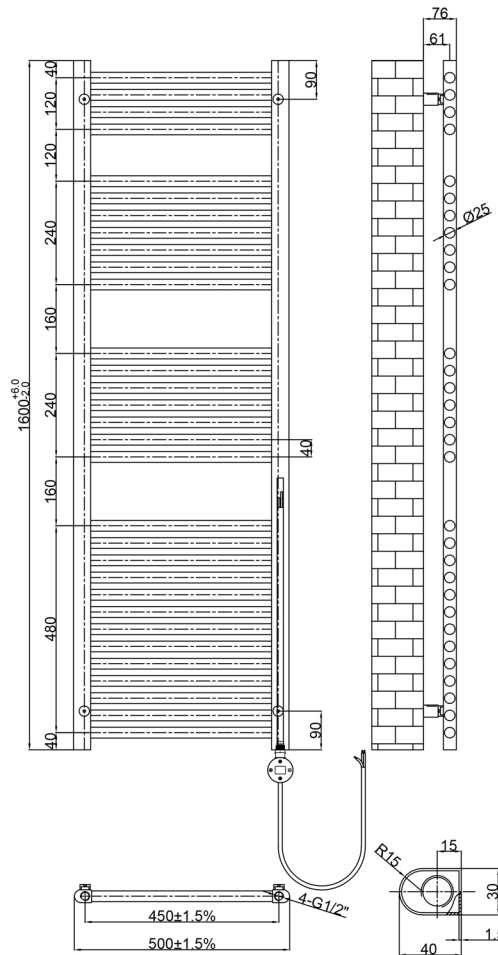

Technical Data Sheet

Product range: VOS Electric

Product code: VOSEL16CH

Finishes Available: Chrome

Size	Bars	BTU	Watts	Projection	Finish
1600 x 500	31	2047	600	76	Chrome