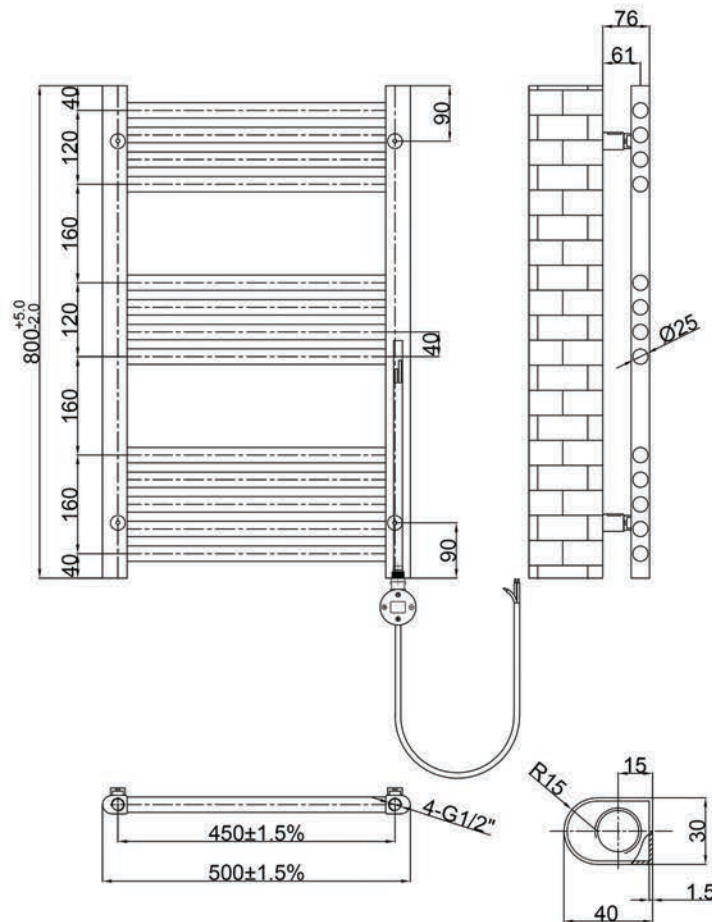

Technical Data Sheet

Product range: VOS Electric

Product code: VOSEL80BBR

Finishes Available: Brushed Brass

Size	Bars	BTU	Watts	Projection	Finish
800 x 500	13	682	200	76	Mild Steel PVD