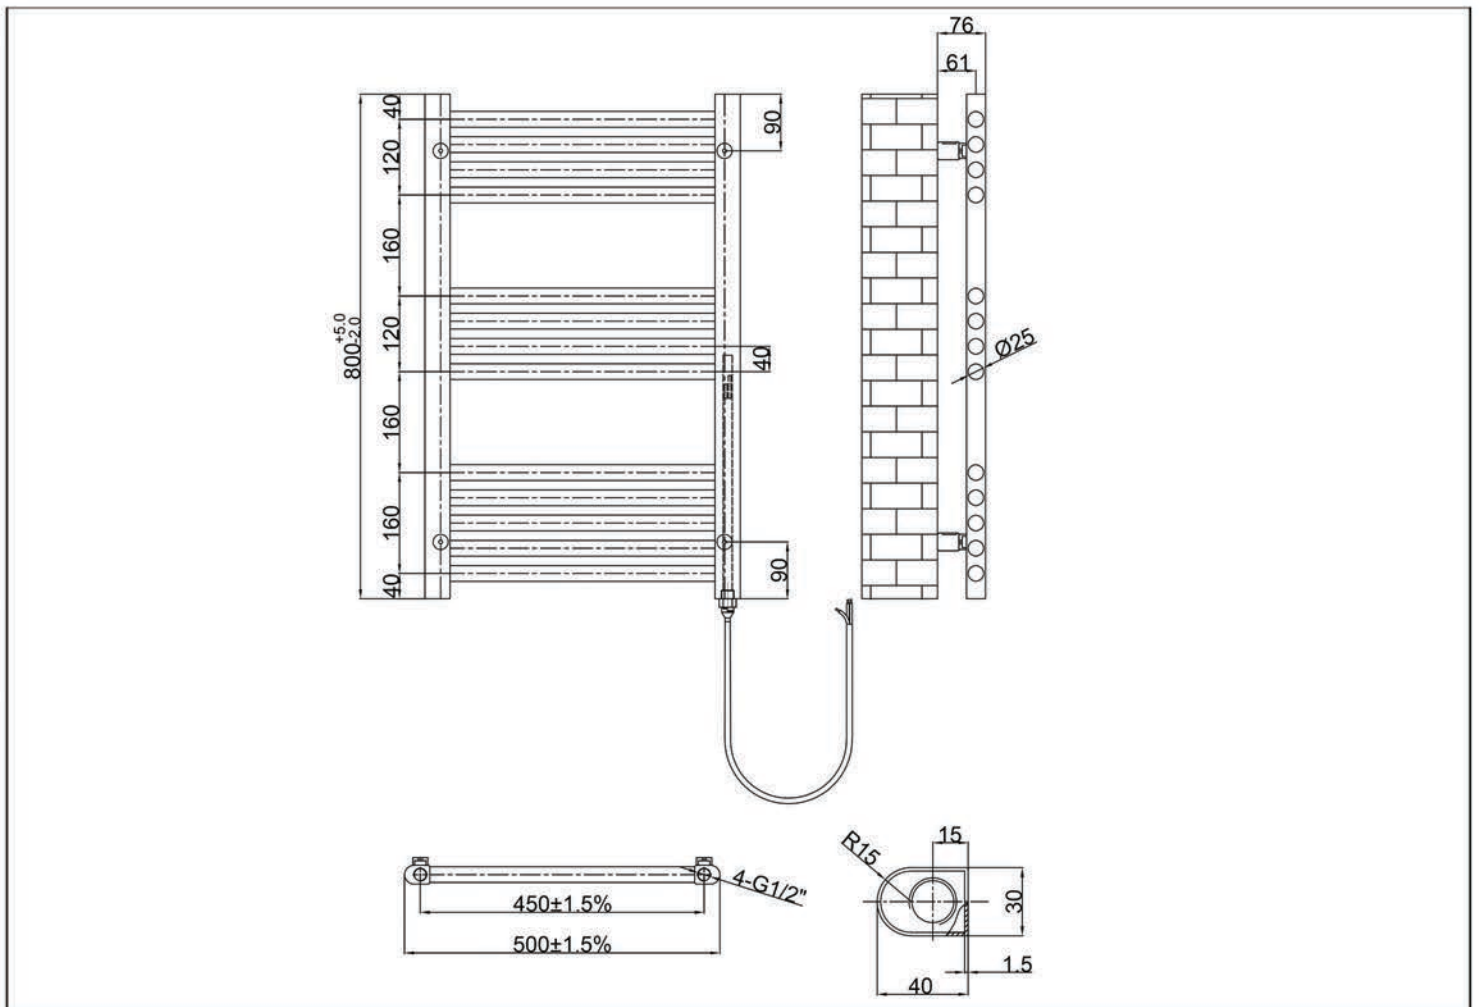

# Technical Data Sheet

Product range: VOS Electric

Product code: VOSEL80BRZ

Finishes Available: Brushed Bronze

Size	Bars	BTU	Watts	Projection	Finish
800 x 500	13	682	200	76	Mild Steel PVD