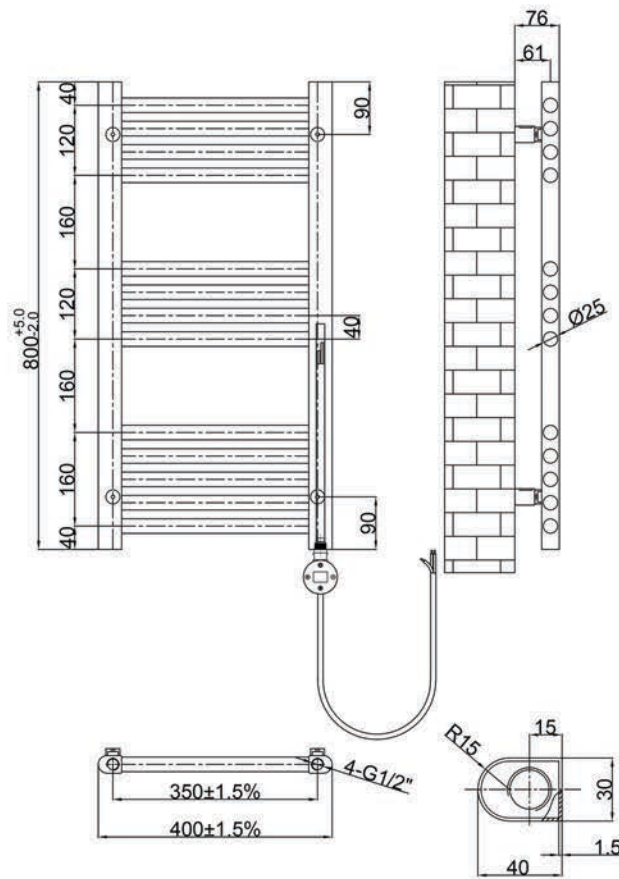

# Technical Data Sheet

Product range: VOS Electric

Product code: VOSEL84BBR

Finishes Available: Brushed Brass

Size	Bars	BTU	Watts	Projection	Finish
800 x 400	13	682	200	76	Mild Steel PVD