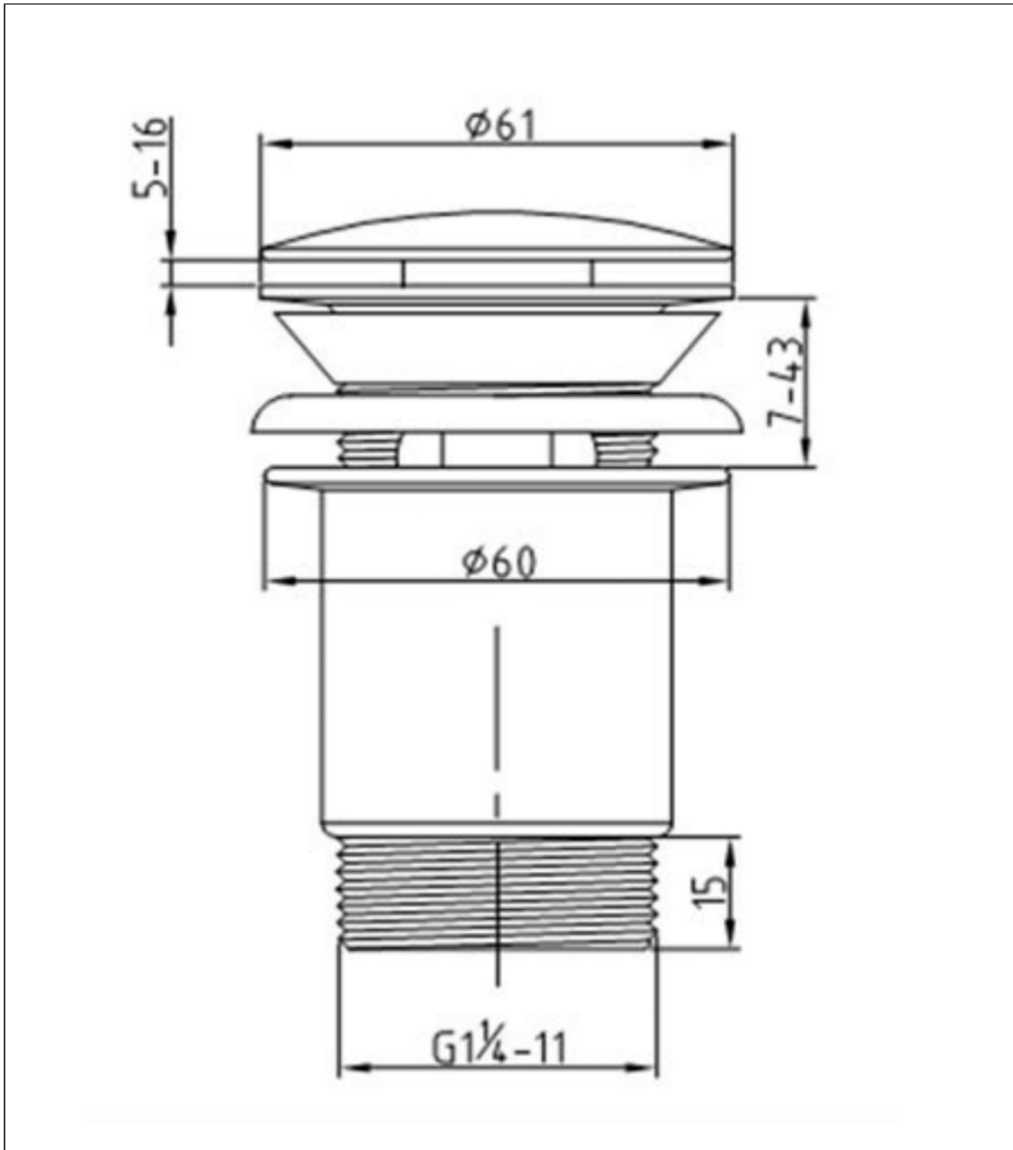

Technical Data Sheet

Product range: BASIN WASTES

Product code: WT709CCSL

Finishes Available: Chrome

Warranty:

2 Years