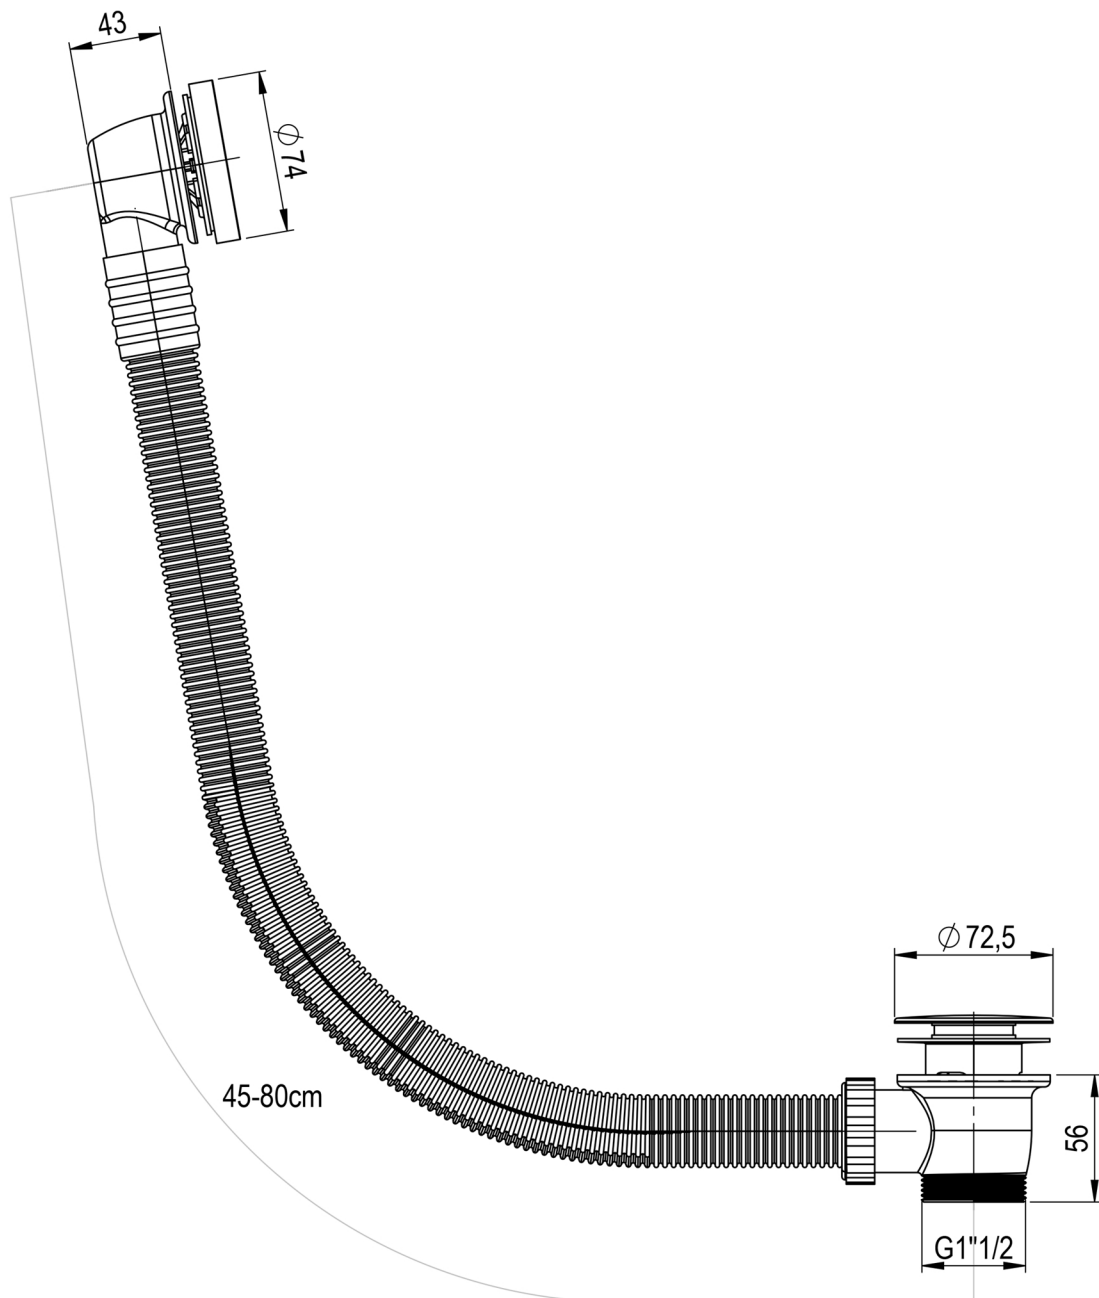

Technical Drawing

Product code: 23809CCBBR

Product range: VOS Brushed Brass

www.justtapsplus.co.uk

technical@jtpuk.co.uk

01895 442211